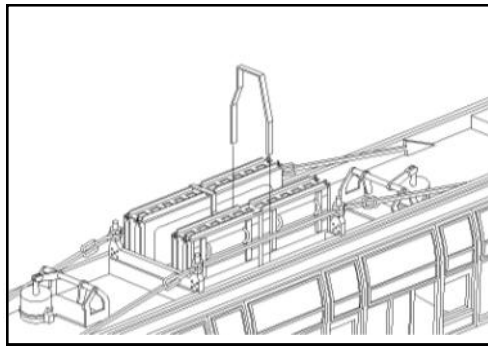

MJT 2811. LNER Battery Boxes
For turnbuckle under-frames Post 1927

© Dart Castings 2007