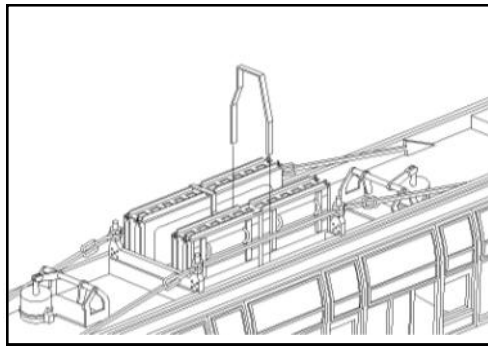

**MJT 2811. LNER Battery Boxes
For turnbuckle under-frames Post 1927**

© Dart Castings 2007