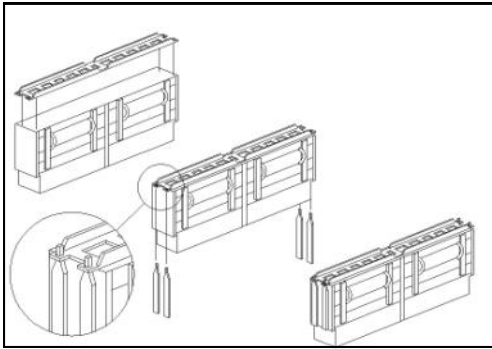

**MJT 2811. LNER Battery Boxes
For turnbuckle under-frames Post 1927**

© Dart Castings 2007