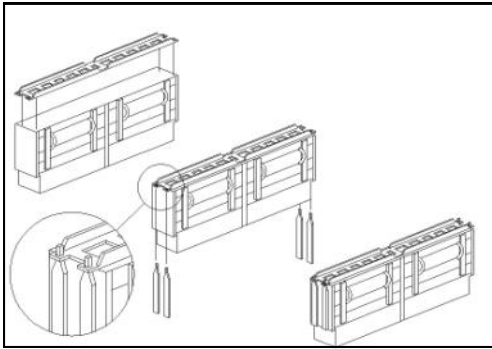

MJT 2811. LNER Battery Boxes
For turnbuckle under-frames Post 1927

© Dart Castings 2007